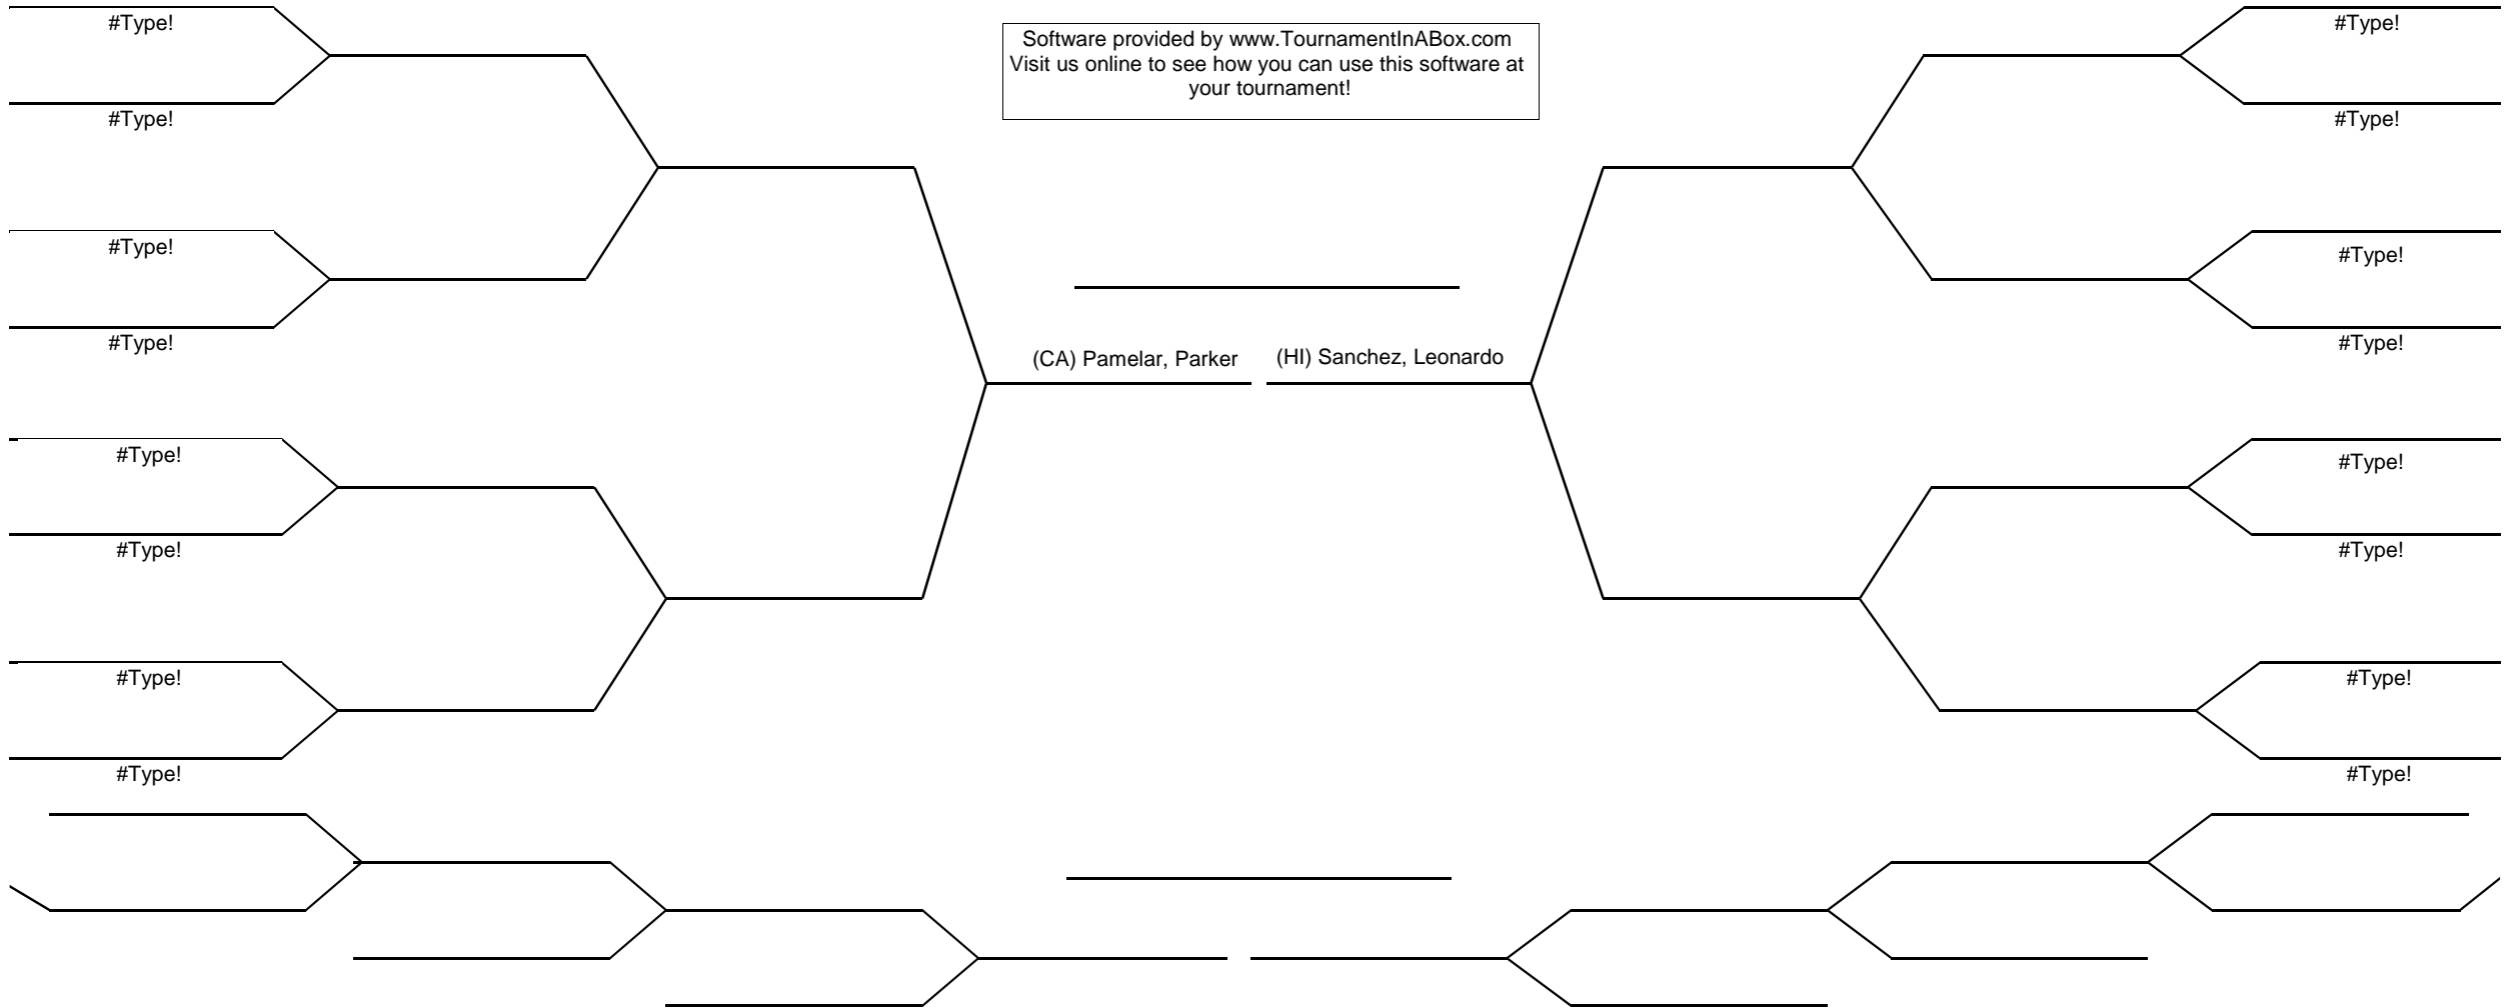

Division: K220

10-11 Male Intermediate Kata

Force Division Check-In

Competitors : 25
 Byes : 7

Ring# _____ Ring 9

Finals Chart 2 of 2

Software provided by www.TournamentInABox.com
 Visit us online to see how you can use this software at
 your tournament!

Event: 2024 USA Karate Open
 Location: Forth Worth, TX
 Date Start: 3/30/2024 Date End: 3/31/2024
 Coordinator USA Karate

www.TournamentInABox.com
 Tournaments Made Easy

1st: _____
 2nd: _____
 3rd: _____
 4th: _____