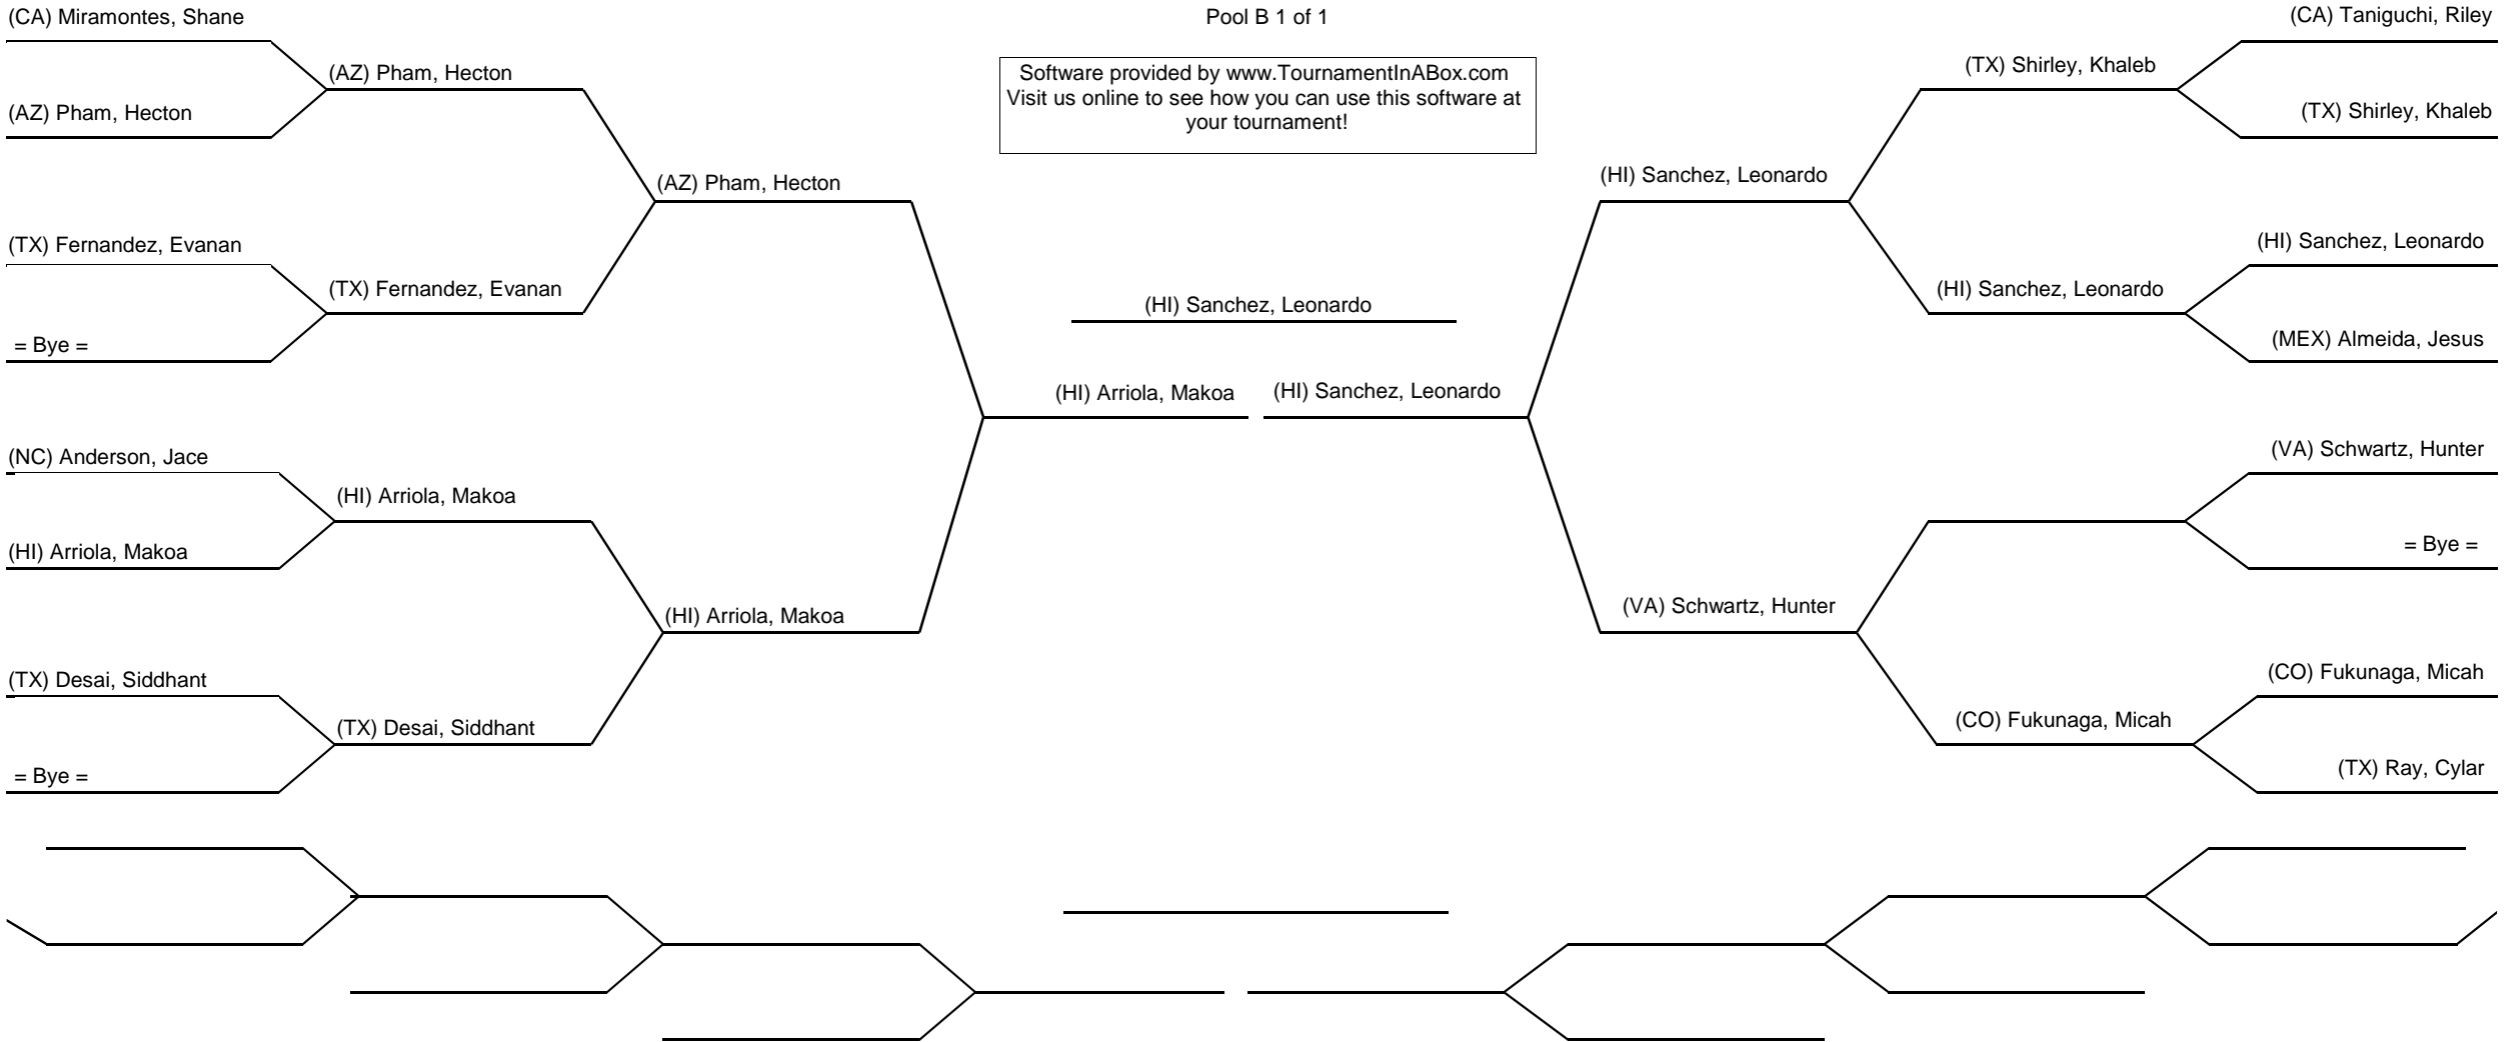

Event: 2024 USA Karate Open
 Location: Forth Worth, TX
 Date Start: 3/30/2024 Date End: 3/31/2024
 Coordinator USA Karate

www.TournamentInABox.com

Tournaments Made Easy

1st: _____
 2nd: _____
 3rd: _____
 4th: _____

Division: K220

10-11 Male Intermediate Kata

Force Division Check-In

Competitors : 25
 Byes : 7

Ring# _____ Ring 9

3/29/2024 8:02:56 PM
 Pool B 1 of 1

Software provided by www.TournamentInABox.com
 Visit us online to see how you can use this software at
 your tournament!