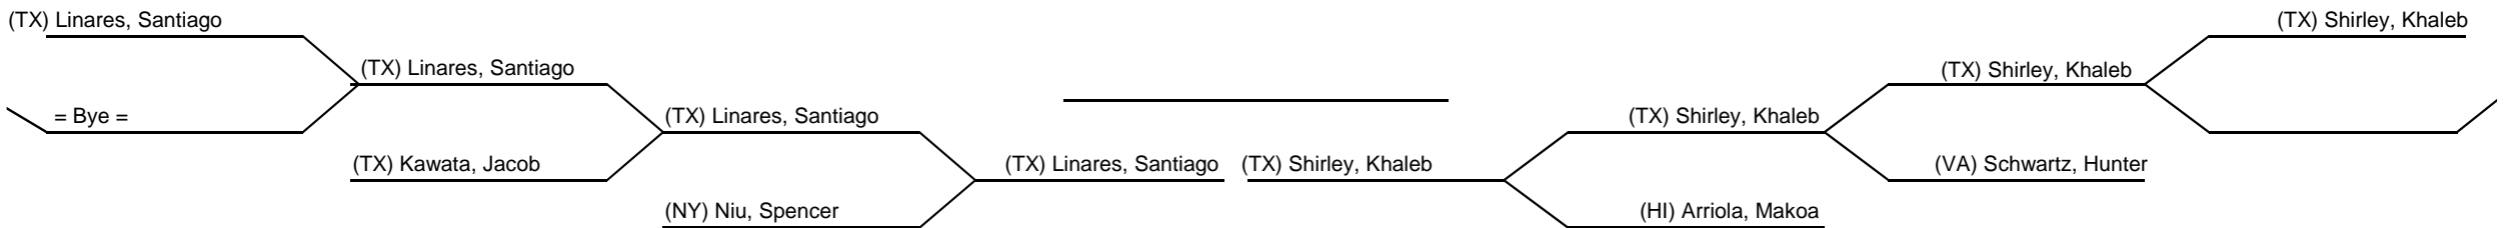

Division: K220

10-11 Male Intermediate Kata

Force Division Check-In

Competitors : 25
 Byes : 7

Ring# _____ Ring 9

Repechage Chart 1 of 2

Software provided by www.TournamentInABox.com
 Visit us online to see how you can use this software at
 your tournament!